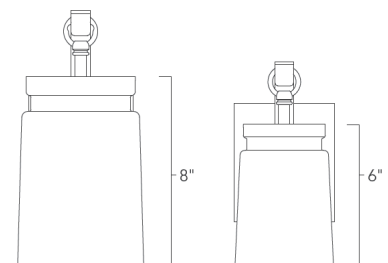

Small glass used on -BA1, -BA3 & -3SF